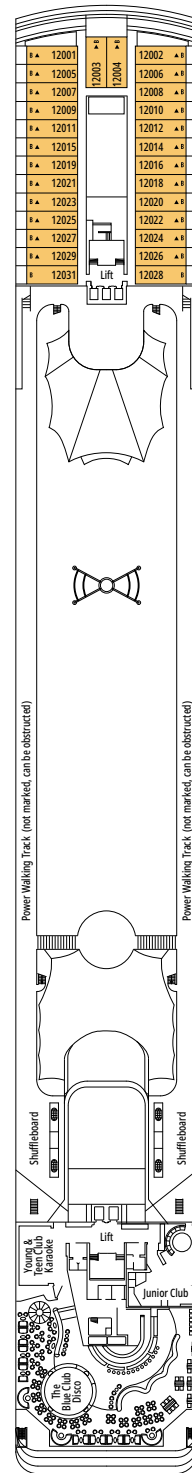

DECK 12
ROSSINI