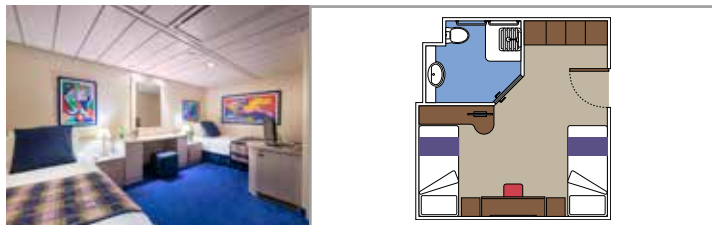

INTERIOR

Available in:

- › **Junior Interior (IM2)**
  cabin size ≈21m²; medium deck location (deck 9)
- › **Junior Interior (IM1)**
  cabin size ≈21m²; low deck location (deck 7-8)

Cabin for guests with disabilities or reduced mobility has only single beds.
The image is representative only; the size, layout and furniture may vary (within the same cabin category).

FACILITIES FOR GUESTS WITH DISABILITIES OR REDUCED MOBILITY

Cabin door width	from 62 to 88 cm
Bathroom door width	88 cm
Size of cabin (floor space)	from 10,8 to 17 m²
Size of bathroom	from 2,2 to 4 m²
Is there a fold-down seat in the shower?	Yes
Height of seat from the floor	45 cm
Does the WC seat have grab rails?	Yes
Are wheelchairs available on board?	In limited numbers*
Are all decks/public areas accessible?	Yes
Are all lifeboats wheelchair-accessible?	No**
Do the lifts have deck indicators?	Visual, Audio & Braille
Can severely visually impaired/blind guests be catered for on the cruise?	Only with full-time carer

* Only for embarkation, disembarkation and emergencies.

** In the event of an emergency, dedicated personnel will help guests with disabilities or reduced mobility to board lifeboats.