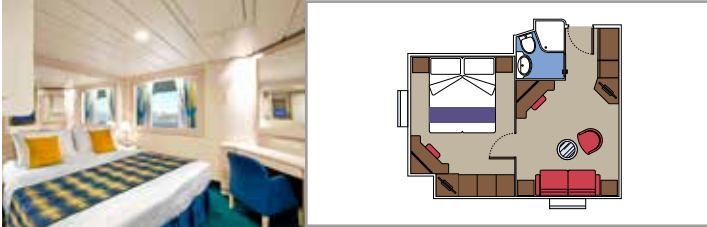

OCEAN VIEW

INCLUDED FACILITIES

- Window with sea view
- Comfortable double or single beds (on request)
- Bathroom with shower, vanity area with hairdryer
- Interactive TV, telephone, safe, minibar and air conditioning
- Wifi connection available (for a fee)

PREMIUM OCEAN VIEW

OL1

≈22
9
4

› Low deck location