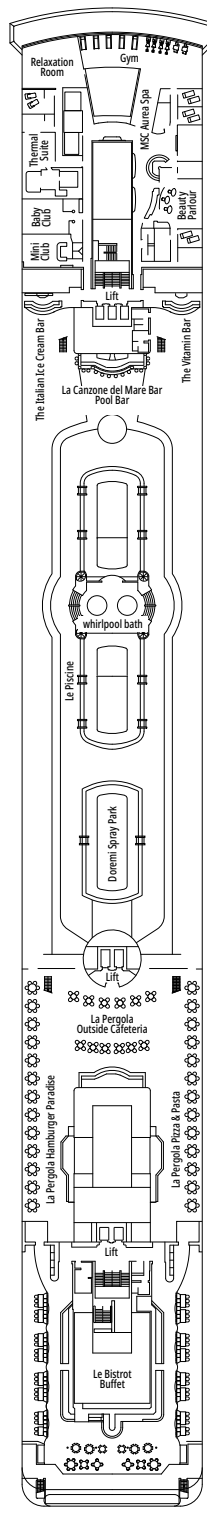

DECK 12
ROSSINI

DECK 13
MINIGOLF, SUN DECK