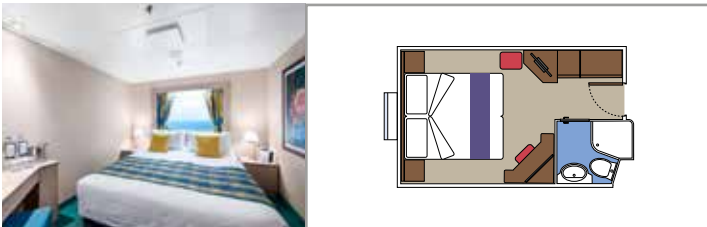

JUNIOR OCEAN VIEW

OM1

13
7-8
4

› Low deck location