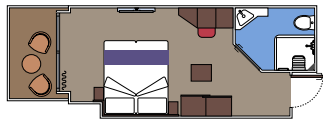

BALCONY

Available in:

- › **Balcony Aurea (BA)**
  cabin size 18m²; balcony size 17m²; deck 11, 12, 14
- › **Deluxe Balcony (BR3)**
  cabin size 18m²; balcony size 17-18,4m²; deck 14-15
- › **Deluxe Balcony (BR2)**
  cabin size 18m²; balcony size 18,4m²; deck 11-12
- › **Deluxe Balcony (BR1)**
  cabin size 18m²; balcony size 17-18,4m²; deck 10
- › **Deluxe Balcony with partial view (BP)**
  cabin size 18m²; balcony size 17-18,4m²; deck 16