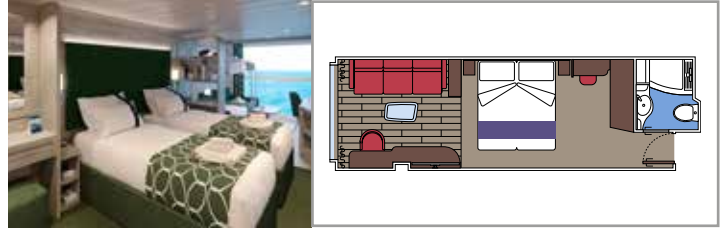

INFINITE OCEAN VIEW

VL1

≈20
10-11
4