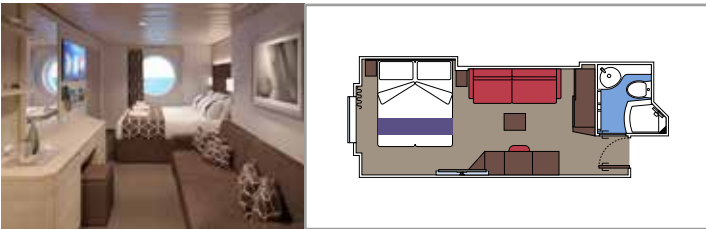

The images are representative only. Size, layout and furniture may vary (within the same cabin category).

INCLUDED FACILITIES

- Luxury suites with premium interiors
- Some Suites have balcony with private whirlpool
- Spacious wardrobe
- Comfortable double bed or single beds (on request)
- Bathroom with large shower and/or bathtub
- Interactive TV, telephone, safe, minibar and air conditioning
- Wifi connection included

Sitting area with sofa

Wardrobe

Comfortable double bed which can be converted in two single beds (on request)

Bathroom with shower and hairdryer

Interactive TV, telephone, safe, minibar and air conditioning

OCEAN VIEW

INCLUDED FACILITIES

- Window with sea view
- Comfortable double bed or single beds (on request)
- Bathroom with shower and hairdryer
- Interactive TV, telephone, safe, minibar and air conditioning
- Wifi connection available (for a fee)

 ≈16
  10-12
  4

DELUXE OCEAN VIEW

OR1

 ≈15-16
  5-9
  4

STUDIO OCEAN VIEW

OS

 ≈12
  5-14
  1

The images are representative only. Size, layout and furniture may vary (within the same cabin category).