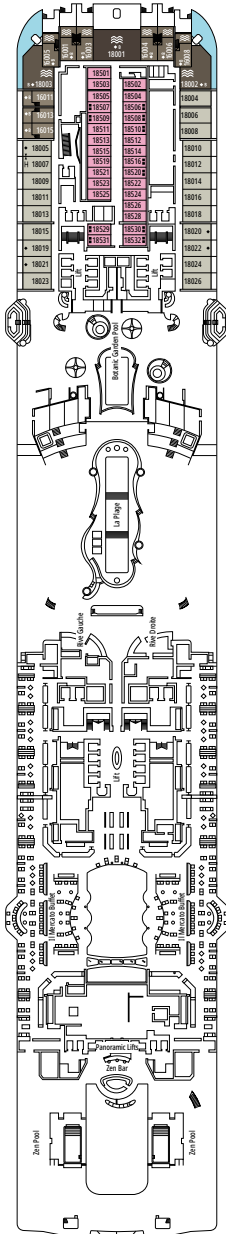

DECK 16
BERN

DECK 18
ATHENS

DECK 21
VALLETTA

DECK 22
AMSTERDAM