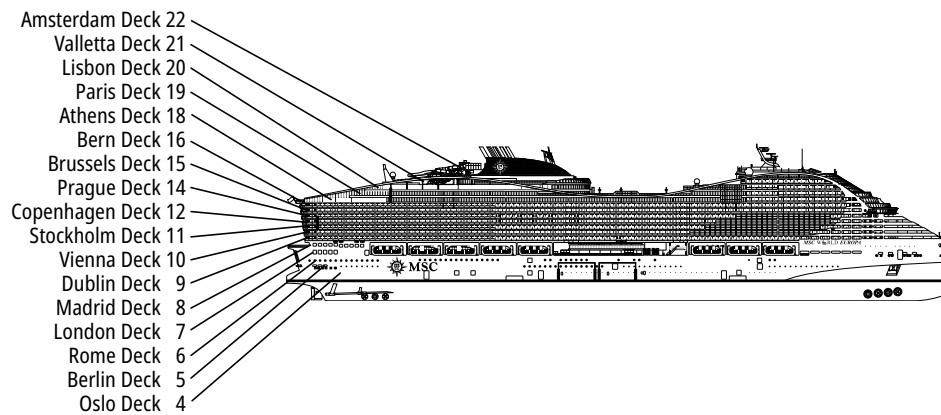

TECHNICAL CHARACTERISTICS OF THE SHIP

LA PLAGE

TECHNICAL CHARACTERISTICS OF THE SHIP	
GROSS TONNAGE	205.700
LENGTH / BEAM / HEIGHT	333,3 m / 47 m / 68 m
SURFACE AREA	38.400 m ² public areas
PUBLIC AREA RATIO	5,68 m ² per guest
DECKS	21, included 16 for guests
LIFTS	39, included 23 for guests (included 4 Panoramic Lifts)
VOLTAGE (IN CABIN)	230/110 volts
MAXIMUM SPEED	22,7 knots
STABILIZERS	Stabilised with 2 fins
NUMBER OF GUESTS	6.762
NUMBER OF CABINS	2.626, included 66 for guests with disabilities or reduced mobility
CREW MEMBERS	2.138
POOLS	7, included 1 with sliding roof and 1 for the MSC Yacht Club
WHIRLPOOLS	13 whirlpool baths included 1 for the MSC Yacht Club
ENVIRONMENTAL TECHNOLOGY	The first ship in the MSC Cruises fleet powered by Liquefied Natural Gas (LNG), one of the world's cleanest marine fuels at scale