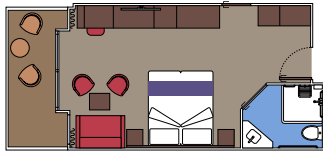

The images are representative only. Size, layout and furniture may vary (within the same cabin category).

INCLUDED FACILITIES

- Luxury suites with premium interiors
- Some Suites have balcony with private whirlpool
- Spacious wardrobe
- Comfortable double bed or single beds (on request)
- Bathroom with large shower and/or bathtub
- Interactive TV, telephone, safe, minibar and air conditioning
- Wifi connection included

 ≈10
  11-19
  1

The images are representative only. Size, layout and furniture may vary (within the same cabin category).

 Cabin size (m²)

 Balcony size (m²)

 Deck location

 Accommodating up to

FACILITIES FOR GUESTS WITH DISABILITIES OR REDUCED MOBILITY

MSC YACHT CLUB DELUXE SUITE FOR GUESTS WITH DISABILITIES OR REDUCED MOBILITY

MSC YACHT CLUB

Available in:

- › **MSC Yacht Club Deluxe Suite (YC1)**
cabin size 25m²; balcony size 5m²; deck 18

SUITE

Available in: