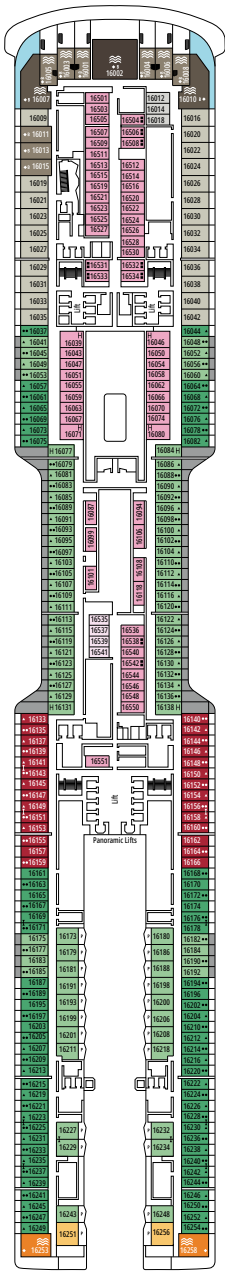

DECK 16
BERN

DECK 18
ATHENS

DECK 21
VALLETTA

DECK 22
AMSTERDAM