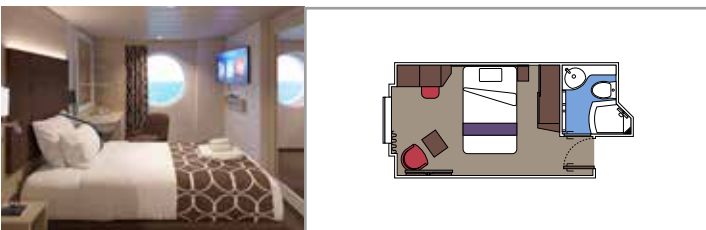

The images are representative only. Size, layout and furniture may vary (within the same cabin category).

INCLUDED FACILITIES

- Luxury suites with premium interiors
- Some Suites have balcony with private whirlpool
- Spacious wardrobe
- Comfortable double bed or single beds (on request)
- Bathroom with large shower and/or bathtub
- Interactive TV, telephone, safe, minibar and air conditioning
- Wifi connection included

Sitting area with sofa

Wardrobe

Comfortable double bed which can be converted in two single beds (on request)

Bathroom with shower and hairdryer

Interactive TV, telephone, safe, minibar and air conditioning

OCEAN VIEW

INCLUDED FACILITIES

- Window with sea view
- Comfortable double bed or single beds (on request)
- Bathroom with shower and hairdryer
- Interactive TV, telephone, safe, minibar and air conditioning
- Wifi connection available (for a fee)

 ≈16
  10-12
  4

DELUXE OCEAN VIEW

OR1

 ≈15-16
  5-9
  4

STUDIO OCEAN VIEW

OS

 ≈12
  5-14
  1

The images are representative only. Size, layout and furniture may vary (within the same cabin category).