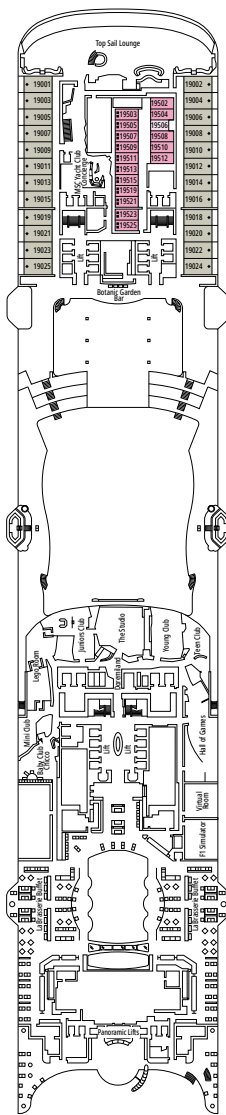

DECK 16
BERN

DECK 18
ATHENS

DECK 21
VALLETTA

DECK 22
AMSTERDAM