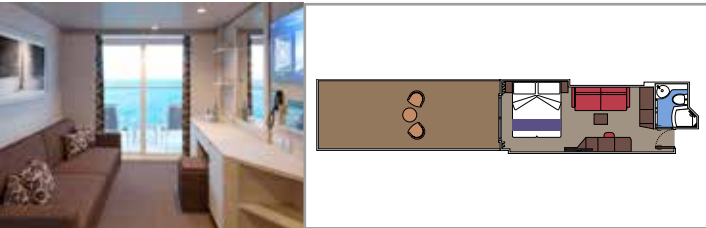

JUNIOR SUITE AUREA SM

SM

≈17
≈13-17
9
4

- › Sundeck