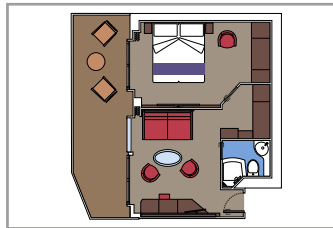

- › Premium balcony
- › Sitting area with double sofa bed

GRAND SUITE AUREA SX

SX

 ≈35
  ≈8-9
  9-10
  4

- › Balcony
- › Sitting area with double sofa bed

PREMIUM SUITE AUREA SL1

SL1

 ≈25
  ≈4
  12-14
  6

- › Balcony

JUNIOR SUITE AUREA SM

SM

 ≈17
  ≈13-17
  9
  4

- › Sundeck

PREMIUM SUITE AUREA WITH PROMENADE & OCEAN VIEW SLP

SLP

 ≈27
  ≈9