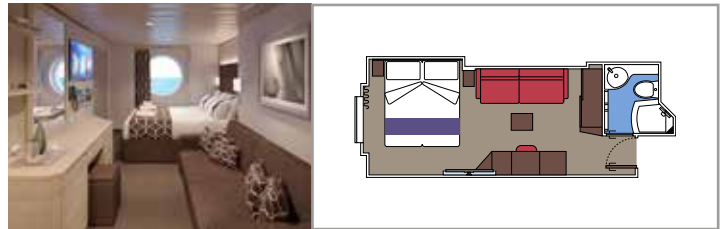

The images are representative only. Size, layout and furniture may vary (within the same cabin category).

INCLUDED FACILITIES

- Luxury suites with premium interiors
- Some Suites have balcony with private whirlpool
- Spacious wardrobe
- Comfortable double bed or single beds (on request)
- Bathroom with large shower and/or bathtub
- Interactive TV, telephone, safe, minibar and air conditioning
- Wifi connection included

Sitting area with sofa

Wardrobe

Comfortable double bed which can be converted in two single beds (on request)

Bathroom with shower and hairdryer

Interactive TV, telephone, safe, minibar and air conditioning

OCEAN VIEW

INCLUDED FACILITIES

- Window with sea view
- Comfortable double bed or single beds (on request)
- Bathroom with shower and hairdryer
- Interactive TV, telephone, safe, minibar and air conditioning
- Wifi connection available (for a fee)

 ≈16
  10-12
  4

DELUXE OCEAN VIEW

OR1

 ≈15-16
  5-9
  4

STUDIO OCEAN VIEW

OS

 ≈12
  5-14
  1

The images are representative only. Size, layout and furniture may vary (within the same cabin category).