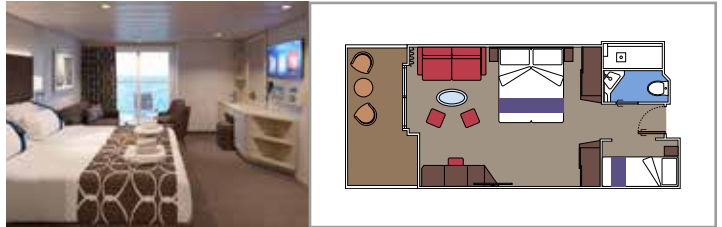

The images are representative only. Size, layout and furniture may vary (within the same cabin category).

INCLUDED FACILITIES

- Luxury suites with premium interiors
- Some Suites have balcony with private whirlpool
- Spacious wardrobe
- Comfortable double bed or single beds (on request)
- Bathroom with large shower and/or bathtub
- Interactive TV, telephone, safe, minibar and air conditioning
- Wifi connection included

 15-16

 2

- › Wardrobe
- › Bathroom with shower and hairdryer

The images are representative only. Size, layout and furniture may vary (within the same cabin category).

SUITE AUREA

INCLUDED FACILITIES

- Some Suites have balcony with private whirlpool
- Some Suites have balcony overlooking the Promenade
- Some Suites have sitting area with double sofa bed
- Spacious wardrobe
- Comfortable double bed or single beds (on request)
- Bathroom with shower or bathtub and hairdryer
- Interactive TV, telephone, safe, minibar and air conditioning
- Wifi connection available (for a fee)

- › Premium balcony
- › Sitting area with double sofa bed

GRAND SUITE AUREA SX

SX

 ≈35
  ≈8-9
  9-10
  4

- › Balcony
- › Sitting area with double sofa bed

PREMIUM SUITE AUREA SL1

SL1

 ≈25
  ≈4
  12-14
  6

Sitting area with sofa

Wardrobe

Comfortable double bed which can be converted in two single beds (on request)

Bathroom with shower and hairdryer

Interactive TV, telephone, safe, minibar and air conditioning