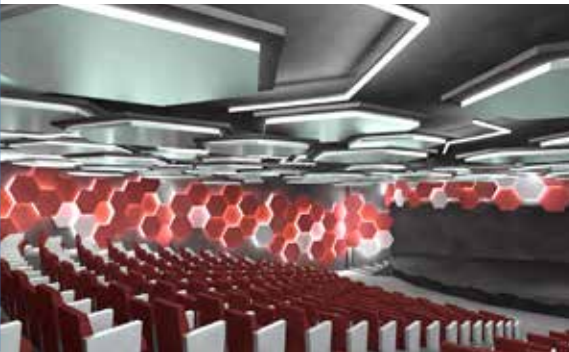

WORLD THEATRE

MSC SIGNATURE CASINO