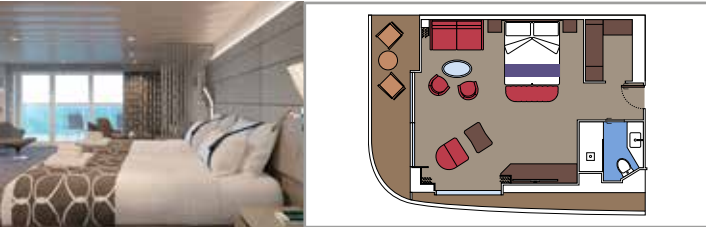

 15-16

 2

- › Wardrobe
- › Bathroom with shower and hairdryer

The images are representative only. Size, layout and furniture may vary (within the same cabin category).

SUITE AUREA

INCLUDED FACILITIES

- Some Suites have balcony with private whirlpool
- Some Suites have balcony overlooking the Promenade
- Some Suites have sitting area with double sofa bed
- Spacious wardrobe
- Comfortable double bed or single beds (on request)
- Bathroom with shower or bathtub and hairdryer
- Interactive TV, telephone, safe, minibar and air conditioning
- Wifi connection available (for a fee)

GRAND SUITE AUREA WITH TERRACE AND WHIRLPOOL SXJ

SXJ

 ≈35
  ≈37-46
  15-16
  4

- › Large balcony with private whirlpool bath
- › Sitting area with double sofa bed

GRAND SUITE AUREA WITH TERRACE SXT

SXT

 ≈35
  ≈25-35
  11-14
  4

- › Premium balcony
- › Sitting area with double sofa bed

GRAND SUITE AUREA SX

SX

 ≈35
  ≈8-9
  9-10
  4

- › Balcony
- › Sitting area with double sofa bed

PREMIUM SUITE AUREA SL1

SL1

 ≈25
  ≈4
  12-14
  6