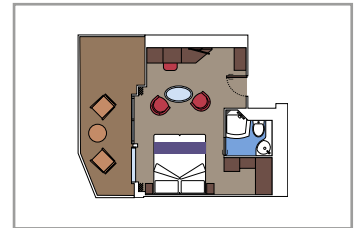

DELUXE SUITE AUREA WITH PROMENADE & OCEAN VIEW SRP

SRP

≈20
≈7

- › Balcony with Promenade and ocean view
- › Sitting area with double sofa bed or separate living room with double sofa bed
- › Deck 16
- › Accommodating up to 4 people

The images are representative only. Size, layout and furniture may vary (within the same cabin category).

Cabin size (m²)

Balcony size (m²)

Deck location

Accommodating up to